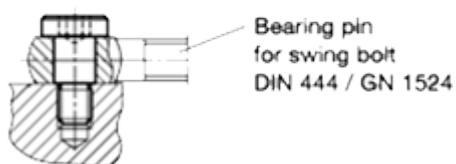

Article number: 207321M566ST
Description: E+G Shoulder screw
GN 732.1-M5-6-6-ST

Measures

Application example

d1	= M 5
d2	= 6 -0.03/-0.05
d3	= 12
l1 +0.20/+0.13	= 6
l2	= 7
l3	= 3
s	= 3
Weight in (g)	= 4