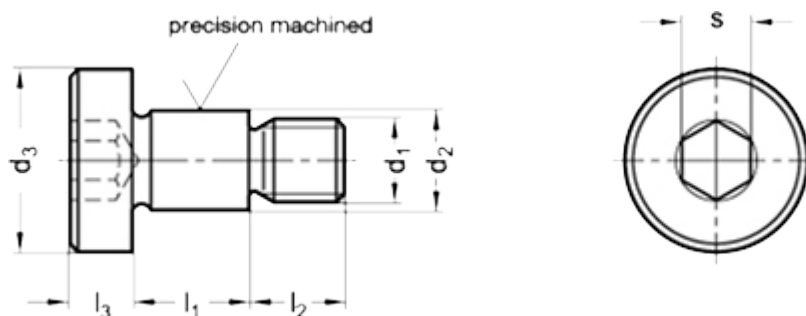

Article number: 207321M566ST
Description: E+G Shoulder screw
GN 732.1-M5-6-6-ST

Measures

Application example

d1	= M 5
d2	= 6 -0.03/-0.05
d3	= 12
l1 +0.20/+0.13	= 6
l2	= 7
l3	= 3
s	= 3
Weight in (g)	= 4